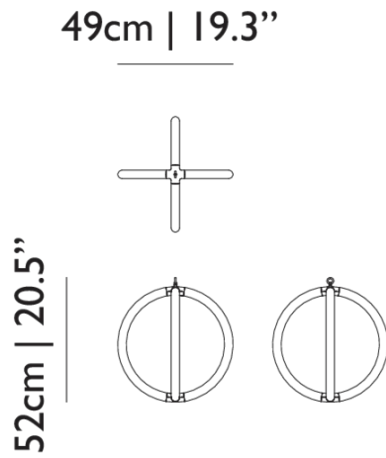

Detailing

The sculptural light is timeless, adaptable, and inviting for any style, in any space – modern or classic, homes or hospitality.

Colours

Luminora Light

Luminora Light / 45

Dimensions

Product

WIDTH 49cm | 19.3"
HEIGHT 52cm | 20.5"
DEPTH 49cm | 19.3"
WEIGHT NETTO 2.1kg | 4.63lbs

Packaging

WIDTH 49.2cm | 19.4"
HEIGHT 68.5cm | 27"
CUBAGE 0.17m³ | 5.86ft³
LENGTH 49.2cm | 19.4"
WEIGHT 10kg | 22.05lbs

Technical CE / UL

MATERIAL

360° LED lighting in faceted polycarbonate tubes with painted aluminum brackets

Luminora Light / 63

Dimensions

63cm | 24.8"

68cm | 26.8"

Product

WIDTH 63cm | 24.8"

HEIGHT 68cm | 26.8"

DEPTH 63cm | 24.8"

WEIGHT NETTO 2.5kg | 5.51lbs

Packaging

WIDTH 59.9cm | 23.6"

HEIGHT 83.5cm | 32.9"

CUBAGE 0.3m³ | 10.58ft³

LENGTH 59.9cm | 23.6"

WEIGHT 12kg | 26.46lbs

Technical CE / UL