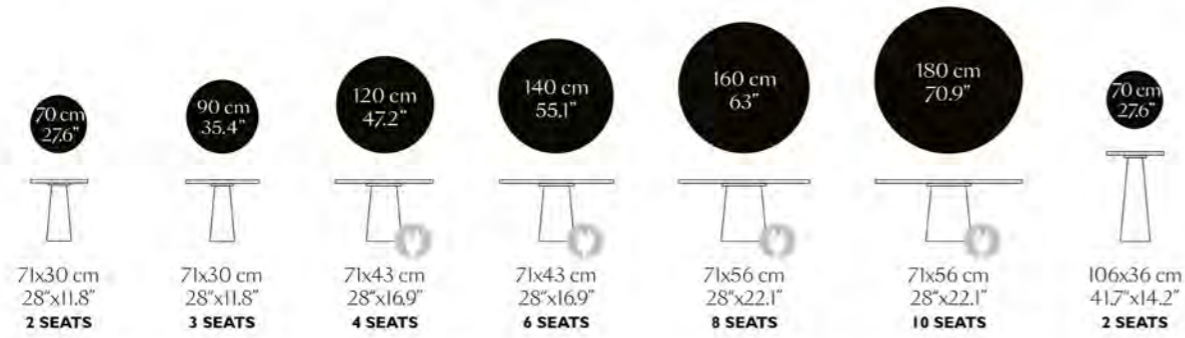

Round Table