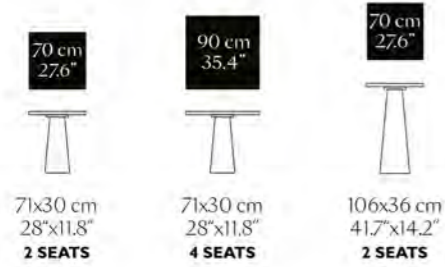

CONTAINER CLASSIC

Square Table