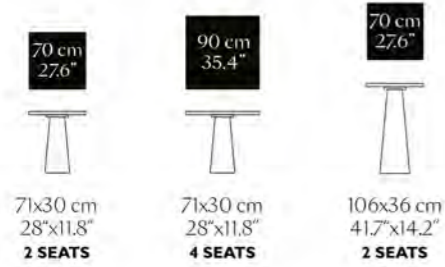

CONTAINER BODHI

Square Table