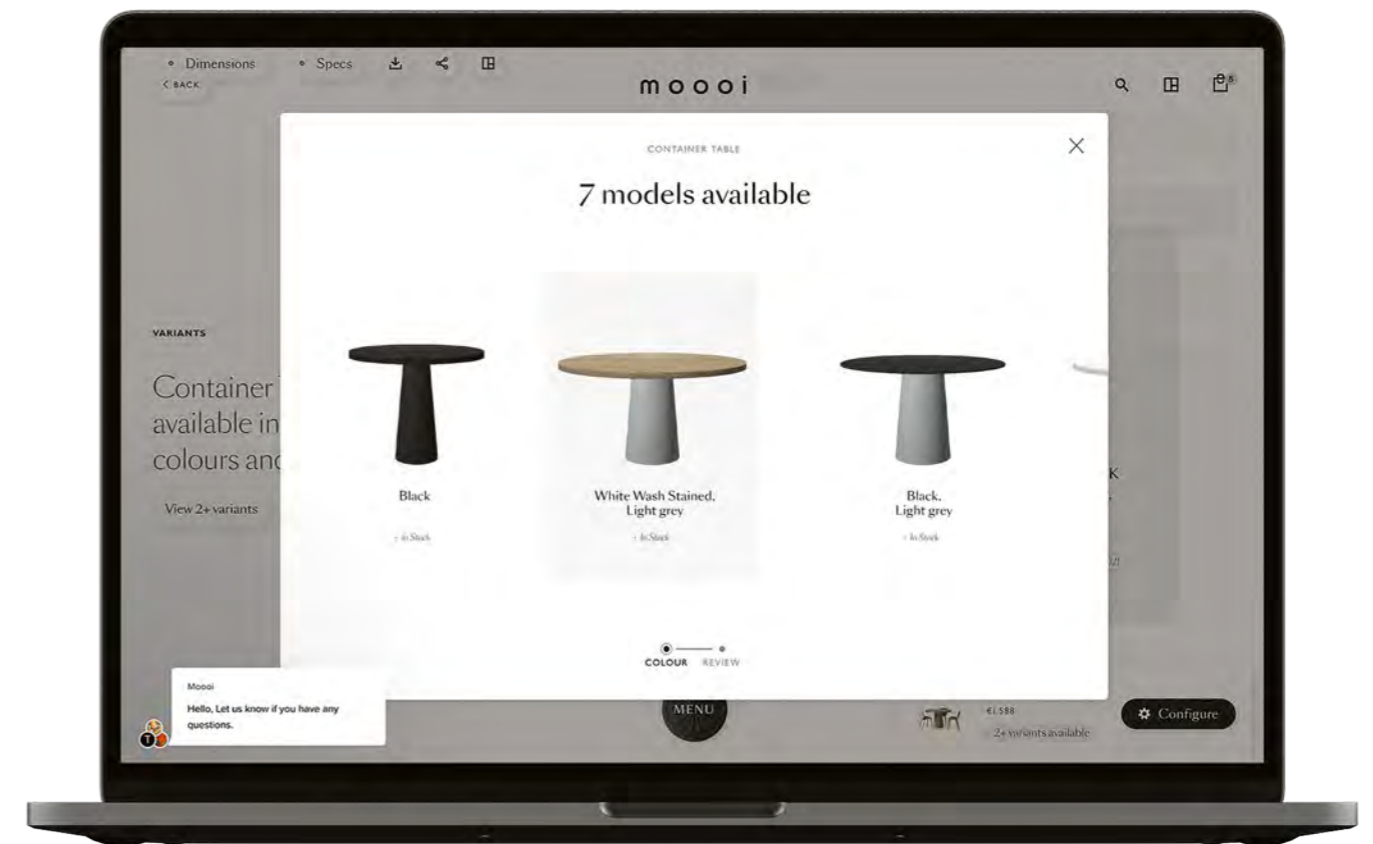

Our Pre-Configured Furniture Program makes your life easier!

The Moooi Pre-Configured Furniture Program supports you and your clients with quick delivery of the bestselling Moooi designs, including the Container Table.

Selection of our bestselling designs!

Our program comprises pre-configured items that are In Stock or Made To Order. Both will help your customers choose their favourite Moooi designs more quickly.