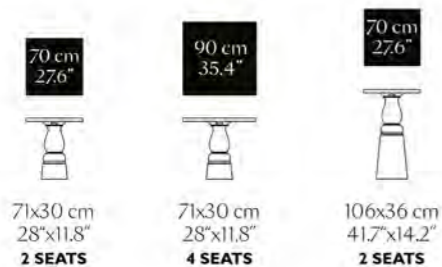

Square Table