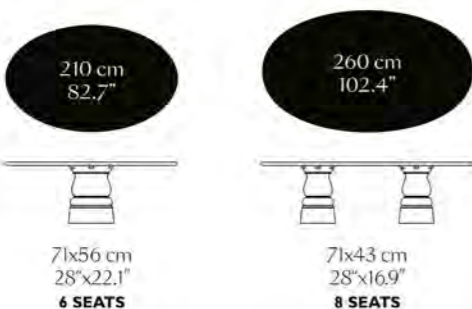

Container Table
New Antiques Oval
BY MARCEL WANDERS

CONTAINER TABLE NEW ANTIQUES
BY Marcel Wanders in HPL black, **CARBON**
CHAIR BY BERTJAN POT.

Square Table

Round Table

Oval Table

Stool & Bar Stool

HPL / PE COLOURS	ROUND TOP	SQUARE TOP	OVAL TOP	NEW ANTIQUES FOOT	STOOL & BAR STOOL
Black	○	○		○	○
White	○	○		○	○
Light Grey	○	○		○	○
OAK COLOURS					
White Wash	○	○	○		
Wenge	○	○	○		
Natural Oil	○	○	○		
Cinnamon	○	○	○		
Black Stained	○	○	○		
Grey Stained	○	○	○		
RAL 9005 Jet Black	○	○	○		
RAL 9016 Traffic White	○	○	○		