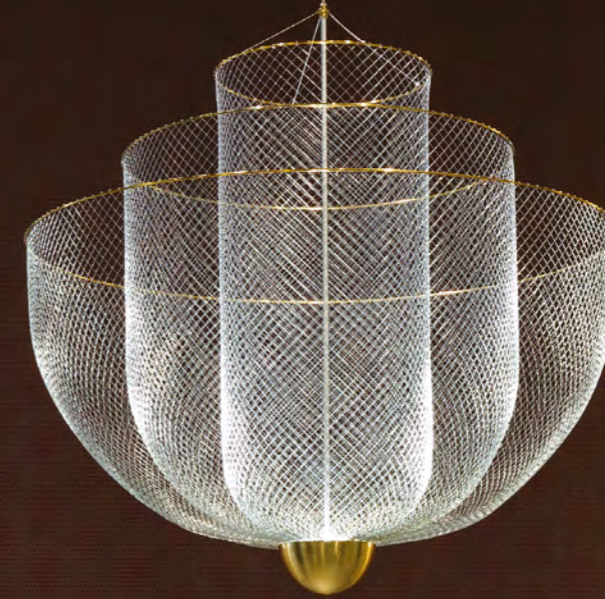

BODHI FOOT

- ☐
- ☐
- ☐
- ☐
- ☐
- ☐
- ☐
- ☐
- ☐
- ☐

CONTAINER TABLE BODHI BY Marcel Wanders in stained Oak wenge, MESHMATICS CHANDELIER BY RICK TEGELAAR large, MONSTER CHAIR BY Marcel Wanders diamond arms fabric: divina md 213.