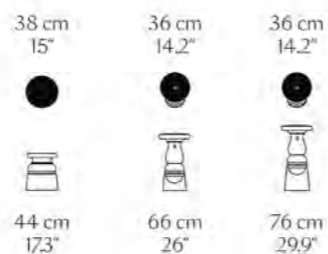

Container Table
New Antiques Oval
BY MARCEL WANDERS

CONTAINER TABLE NEW ANTIQUES
BY Marcel Wanders in HPL black, **CARBON**
CHAIR BY BERTJAN POT.

Square Table

Round Table

Oval Table

Stool & Bar Stool

HPL / PE COLOURS	ROUND TOP	SQUARE TOP	OVAL TOP	NEW ANTIQUES FOOT	STOOL & BAR STOOL
Black	○	○		○	○
White	○	○		○	○
Light Grey	○	○		○	○
OAK COLOURS					
White Wash	○	○	○		
Wenge	○	○	○		
Natural Oil	○	○	○		
Cinnamon	○	○	○		
Black Stained	○	○	○		
Grey Stained	○	○	○		
RAL 9005 Jet Black	○	○	○		
RAL 9016 Traffic White	○	○	○		