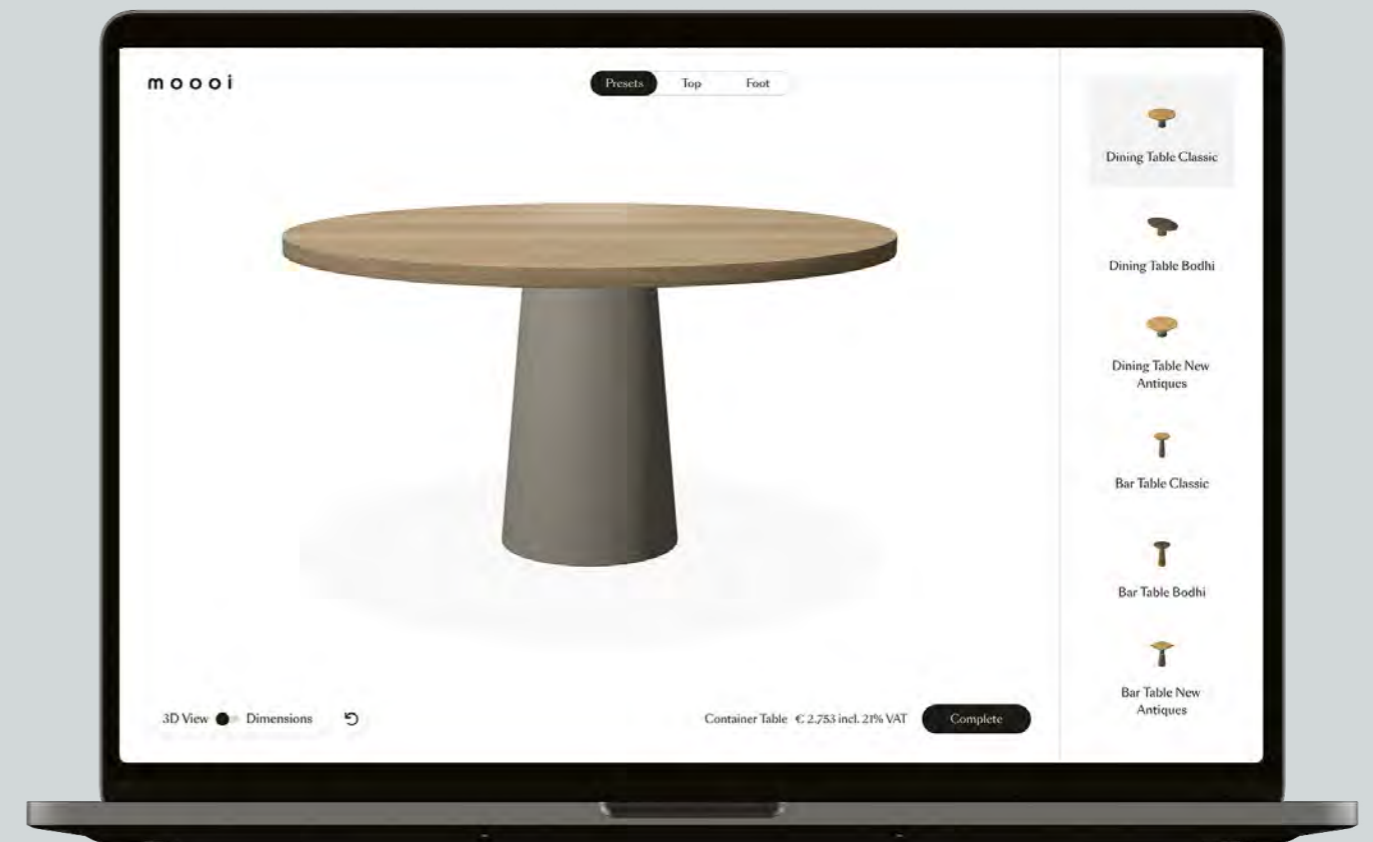

⚙️ Configure Online

Configure, Combine, Add, and Subtract

ENDLESS POSSIBILITIES

Do you have customers with specific design wishes?

Let them configure their own Container Table! With our online configurator, they can create the Container Table to match their own taste and style. The **AR tool**, accessible from the online configurator, shows how their design looks in their home.

👁️ View in AR

How does it work?

Visit moooi.to/configure-your-container and start creating your perfect Container Table. See what your Container Table looks like in your home with *View in AR*.