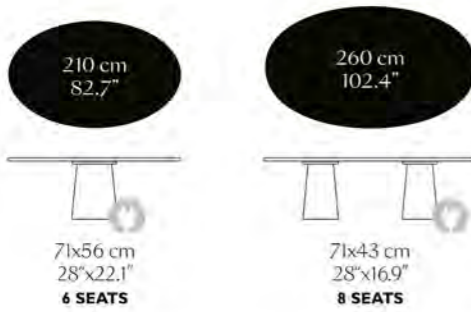

CONTAINER BAR TABLE BODHI BY Marcel Wanders in stained Oak wenge, **CARBON BAR STOOL** BY BERTJAN POT high.

CONTAINER BODHI

Square Table

Round Table

Oval Table

Power & USB Module option available

HPL / PE COLOURS