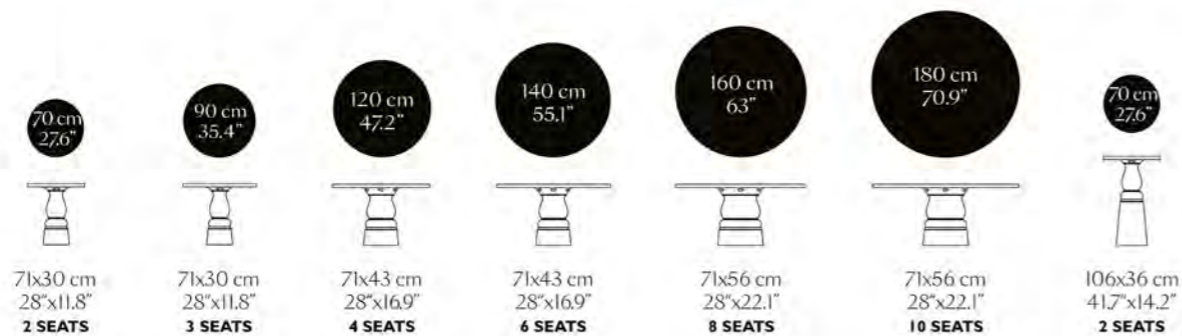

Container Table
New Antiques Oval
BY MARCEL WANDERS

CONTAINER TABLE NEW ANTIQUES
BY Marcel Wanders in HPL black, **CARBON**
CHAIR BY BERTJAN POT.

Square Table

Round Table

Oval Table

Stool & Bar Stool

HPL / PE COLOURS	ROUND TOP	SQUARE TOP	OVAL TOP	NEW ANTIQUES FOOT	STOOL & BAR STOOL
Black	○	○		○	○
White	○	○		○	○
Light Grey	○	○		○	○
OAK COLOURS					
White Wash	○	○	○		
Wenge	○	○	○		
Natural Oil	○	○	○		
Cinnamon	○	○	○		
Black Stained	○	○	○		
Grey Stained	○	○	○		
RAL 9005 Jet Black	○	○	○		
RAL 9016 Traffic White	○	○	○		