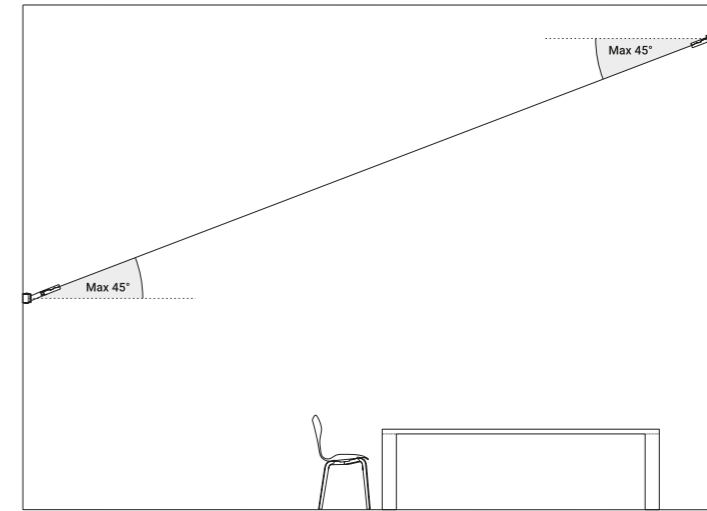

Swallows / Rondini				Not included
Matt Black			1A0290400.00.00	

Example of installation with remote driver

Example of installation with driver with plug

Example of installation with max rotation 30°

1A0340400.00.00 - 1A0350400.00.00 - Example of installation with kit wall connection sloped 75°