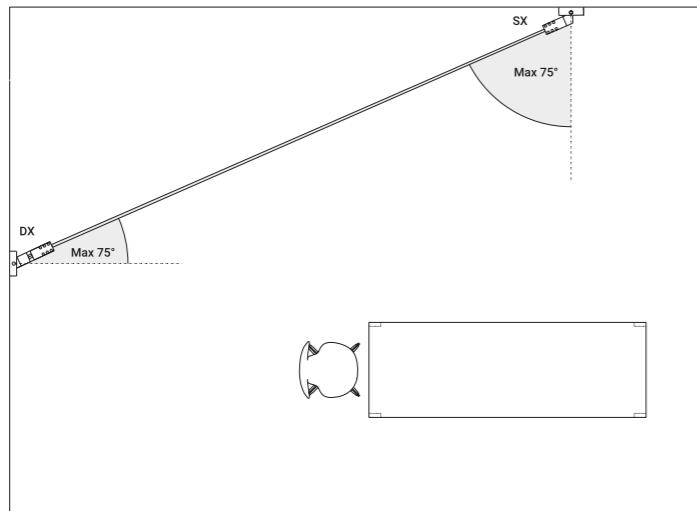

Kit wall connection sloped right 75° / Kit attacco da parete per inclinazione 75° destro				Not included
Matt Black			1A0340400.00.00	

Kit wall connection sloped left 75° / Kit attacco da parete per inclinazione 75° sinistro				Not included
Matt Black			1A0350400.00.00	

Swallows / Rondini				Not included
Matt Black			1A0290400.00.00	

Example of installation with remote driver

Example of installation with driver with plug

Example of installation with max rotation 30°

1A0340400.00.00 - 1A0350400.00.00 - Example of installation with kit wall connection sloped 75°