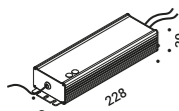

Driver / Alimentatore				Not included
100-240V	48V/150W/IP67/1-10V	INFINITO 12 / INFINITO 10 TW	1Z1120250