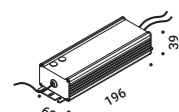

Driver / Alimentatore				Not included
100-240V	48V/80W/IP67/1-10V	INFINITO 6 / INFINITO 5 TW	1Z1120400