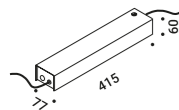

Driver with plug / Alimentatore con spina				Not included
Matt White	Input 100-240V - 50/60Hz Output 48V - Max 114W - IP20 Dimmer on board	INFINITO 12	1X0060300.02.06	
Matt Black	Input 100-240V - 50/60Hz Output 48V - Max 114W - IP20 Dimmer on board	INFINITO 12	1X0060400.02.06