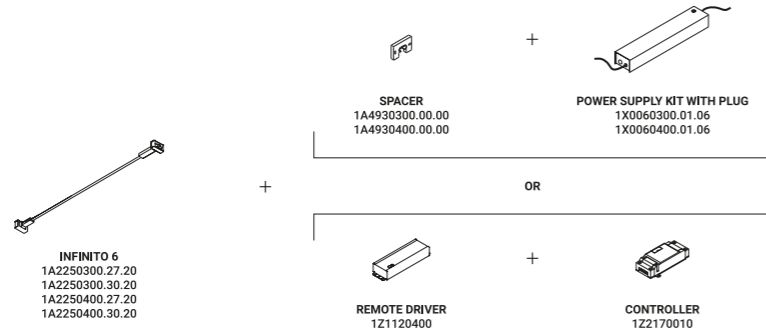

How to order - INFINITO 6