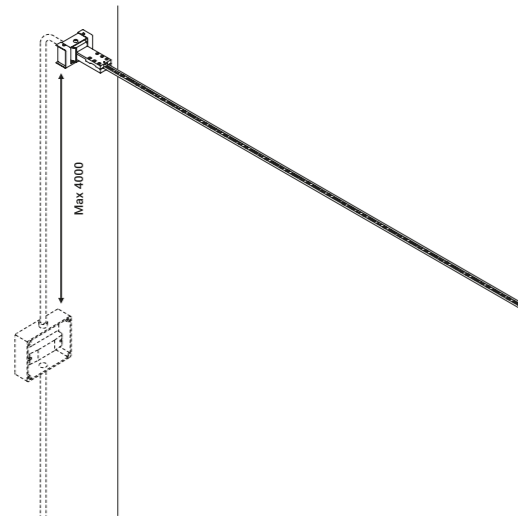

Example of installation with remote driver