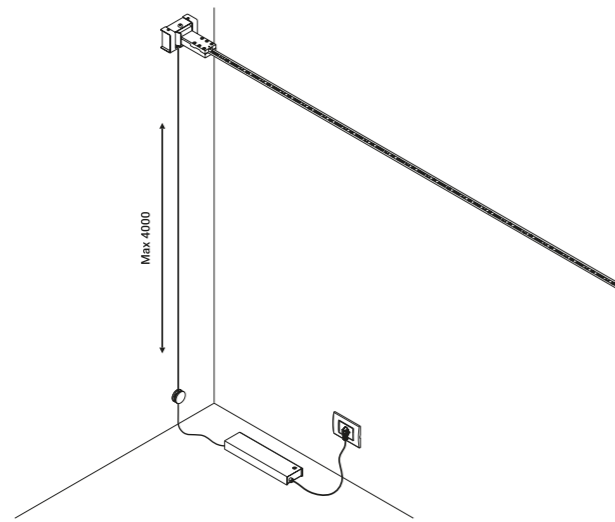

Ceiling installation kit / Kit d'installazione da soffitto				Not included
Matt Black			1A0080400.00.00	

Kit wall connection vertical sloped 45° / Kit attacco da parete per inclinazione verticale 45°				Not included
Matt Black			1A0120400.00.00	

Kit wall connection sloped right 75° / Kit attacco da parete per inclinazione 75° destro				Not included
Matt Black			1A0340400.00.00	

Kit wall connection sloped left 75° / Kit attacco da parete per inclinazione 75° sinistro				Not included
Matt Black			1A0350400.00.00	

Swallows / Rondini				Not included
Matt Black			1A0290400.00.00	

Example of installation with remote driver

Example of installation with driver with plug

Example of installation with max rotation 30°

1A0340400.00.00 - 1A0350400.00.00 - Example of installation with kit wall connection sloped 75°