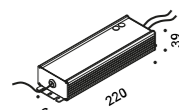

Driver / Alimentatore				Not included
100-240V	48V/240W/IP67/1-10V	INFINITO 18	1Z1120390