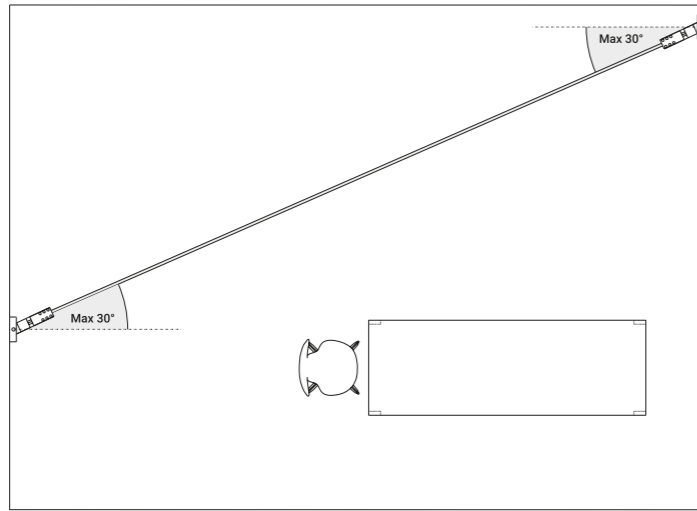

Swallows / Rondini				Not included
Matt Black			1A0290400.00.00	

Example of installation with remote driver

Example of installation with driver with plug

Example of installation with max rotation 30°

1A0340400.00.00 - 1A0350400.00.00 - Example of installation with kit wall connection sloped 75°