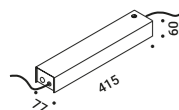

Compulsory accessories / Accessori obbligatori

Drivers / Alimentatori

Driver with plug / Alimentatore con spina				Not included
Matt White	Input 100-240V - 50/60Hz Output 48V - Max 57W - IP20 Dimmer on board	INFINITO 6	1X0060300.01.06	
Matt Black	Input 100-240V - 50/60Hz Output 48V - Max 57W - IP20 Dimmer on board	INFINITO 6	1X0060400.01.06