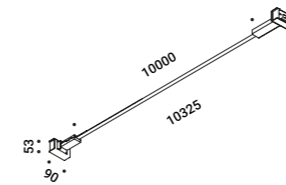

INFINITO 10 TW

Tunable White
100W
24V DC
2700K / 6500K - 15300lm
CRI >90
Driver not included
CE IP20

Matt White - 2700K / 6500K
Matt Black - 2700K / 6500K

1A4870300.96.20
1A4870400.96.20