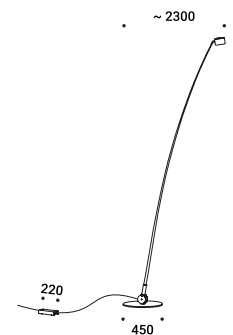

SAMPEI 440
Max 21W
220-240V - 50/60Hz
2700K - 1832lm / 3000K - 1915lm
CRI >90
Driver integrated
Dimmer on board
CE IP20

Matt White - 2700K - Dimmer on board
Matt White - 3000K - Dimmer on board
Matt Black - 2700K - Dimmer on board
Matt Black - 3000K - Dimmer on board

1A3760300.27.06
1A3760300.30.06
1A3760400.27.06
1A3760400.30.06