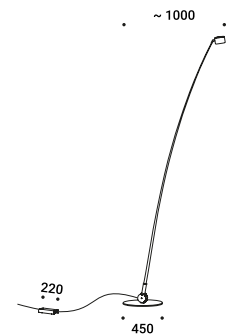

SAMPEI 290
Max 21W
220-240V - 50/60Hz
2700K - 1808lm / 3000K - 1890lm
CRI >90
Driver integrated
Dimmer on board
CE IP20

Matt White - 2700K - Dimmer on board
Matt White - 3000K - Dimmer on board
Matt Black - 2700K - Dimmer on board
Matt Black - 3000K - Dimmer on board

1A3750300.27.06
1A3750300.30.06
1A3750400.27.06
1A3750400.30.06