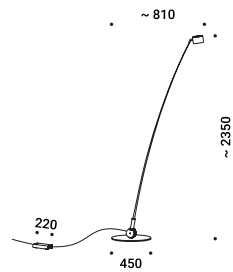

SAMPEI 260
Max 21W
220-240V - 50/60Hz
2700K - 1808lm / 3000K - 1890lm
CRI >90
Driver integrated
Dimmer on board
CE IP20

Matt White - 2700K - Dimmer on board
Matt White - 3000K - Dimmer on board
Matt Black - 2700K - Dimmer on board
Matt Black - 3000K - Dimmer on board

1A3740300.27.06
1A3740300.30.06
1A3740400.27.06
1A3740400.30.06