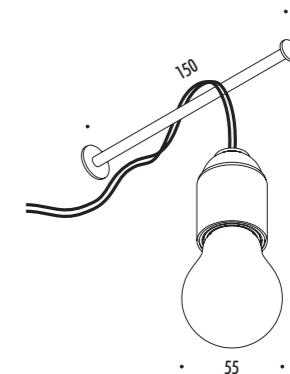

DESIGN DAVIDE GROPPI - 2023
 LAMPADA DA ESTERNO - METALLO - TERMOPLASTICA
 OUTDOOR LAMP - METAL - THERMOPLASTIC RESIN

HAZARD

CE  IP65

1A4210000.22.20	STANDARD	36 V DC - MAX 0,6 W LED - E27 CAVI ROSSO E NERO 1,5 m KIT CONNESSIONE INCLUSO DRIVER NON INCLUSO LAMPADINA LED INCLUSA RED AND BLACK CABLES 1,5 m CONNECTION KIT INCLUDED DRIVER NOT INCLUDED LED BULB INCLUDED
		 0,6 W LED - 2200K - 50 lm - CRI 80